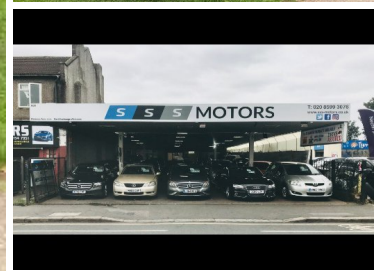

2008(08) Mercedes-Benz SLK SLK200 KOMPRESSOR 2-Do...

£6,690

Engine: Petrol
Body: Convertible
Gearbox: Automatic
Capacity: 1796cc
Colour: Black
Mileage: 59,000
CO²: 221g/km
MPG: 32.1mpg
Top Speed: 140mph
BHP: 160bhp
Insurance Grp: 37A

SSS Motors
 680 HIGH ROAD
 Ilford
 London, IG3 8RU

ALARM
 TRIP COMPUTER
 TINTED GLASS
 AIRSCARF - NECK LEVEL HEATING
 ASHTRAY
 SPORTS SUSPENSION
 BLACK ASH WOOD TRIM
 DAB DIGITAL RADIO TUNER

HERE AT SSS MOTORS WE HAVE THIS BEAUTIFUL MERCEDES SLK 200 KOMPRESSER CONVERTIBLE, DRIVES REALLY WELL WITH SERVICE HISTORY, LOW MILEAGE, BLUETOOTH, MEDIA PACK, PHONE CONNECTIVITY, ELECTRIC WINDOWS AND ROOF, CRUISE CONTROL, CLIMATE CONTROL, TOUCHSCREEN PINONEER MEDIA, VERY WELL MAINTAINED. All our cars are HPI Clear, 3-12th month warranty available with 12 month Road side Assistant, WE OFFER VARIOUS FINANCE OPTION WITH 0% DEPOSIT, P/X welcome. 3 days Drive away Insurance, WE ACCEPT ALL MAJOR DEBIT/CREDIT CARD, NATIONWIDE DELIVERY AVAILABLE. WE ARE OPEN 7 DAYS A WEEK. Our showroom located 680 High Road, Seven kings, IG38RU Call us for more info...07305367041, ***WE HAVE OVER 40 CARS IN STOCK!***, , , Like the car but can't view straight away Don't worry, we can hold any vehicle with a £250 refundable deposit. , , Get approved finance before you view car and it's won't effect your credit score. All you have to do is put a deposit of £250 (Refundable) and we will hold any car until your finance i...