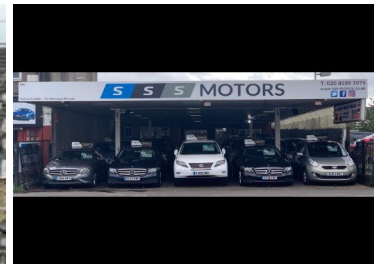

2009(59) Lexus LS 460 SE-L 4-Door

£11,995

Engine: Petrol
Body: Saloon
Gearbox: Automatic
Capacity: 4608cc
Colour: Silver
Mileage: 82,000
CO²: 261g/km
MPG: 25.5mpg
Top Speed: 155mph
BHP: 375bhp
Insurance Grp: 48E

SSS Motors
680 HIGH ROAD
Ilford
London, IG3 8RU

ADJUSTABLE STEERING COLUMN
ANTI-LOCK BRAKES
CENTRAL DOOR LOCKING
CLIMATE CONTROL
CRUISE CONTROL
ELECTRONIC STABILITY PROGRAMME
FRONT FOG LIGHTS
FRONT HEAD RESTRAINTS
IMMOBILISER
SATELLITE NAVIGATION
SPARE WHEEL
INTELLIGENT PARK ASSIST
MARK LEVINSON AUDIO
REAR SEAT ENTERTAINMENT
SMART CARD ENTRY
SUNROOF